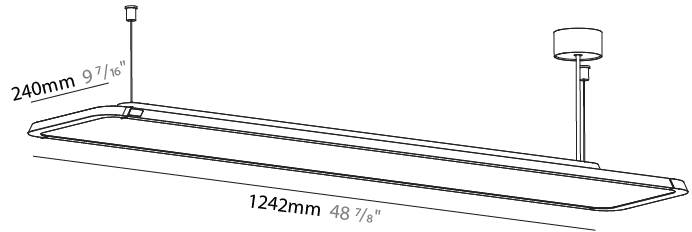

1. To build a product code in our configurator select the specify button on the base model # product page
2. To build a manual product code on this datasheet choose from the options listed below in blue font and add the suffix to the base model #

GENERAL

Series: Hadi
Subseries: Hadi-M Suspended
Brand: Prolicht
Division: Architectural
Mounting Type: Suspension
Mounting Location: Ceiling
Subcategory: Pendant

PHYSICAL

Shape: Rectangle
Length (mm): 1242
Length (in): 48 ⁷/₈
Width (mm): 240
Width (in): 9 ⁷/₁₆
Height (mm): 48
Height (in): 1 ⁷/₈
Light Distribution: Direct / Indirect
Fixture Finish: SSR / BKV / CWI / CRY / HAB / LAG / UFT / ITA / RUA / RUR / MIC / FTG / MYG / TWT / LOD / PUS / FRO / FUP / KIA / POP / BLS / SPG / MEY / GOH / GUM / CHC / COM / ABZ / JAG / OBR / MOS / ROR
Fixture Material: Extruded Aluminum / Steel
Cable Details: 2,000mm / 6,000mm Transparent Cable

ELECTRICAL

Lamp Type: LED (Zhaga Standard)
Input Wattage (W): 68.5
Total Output Wattage (W): 61.8
Dimming: Non-Dimmable
Driver Included: No
Driver Location: Integrated
Driver Type: Constant Current - Universal
Driver Class: Class 2
Input Voltage (V): 120 - 277
Upon Request: 0-10V Dimming

LED

Color Temperature (°K): 3000 / 3500 / 4000
Max. Delivered Lumen (lm): 7246 / 7230 / 7378
Nominal Lumen (lm): 8606 / 8687 / 8762
CRI: >90 CRI
Lamp Life (hrs): 50000

OPTICAL

RATINGS AND CERTIFICATIONS

Certified By: Certified for North American Standards
IP rating: IP20